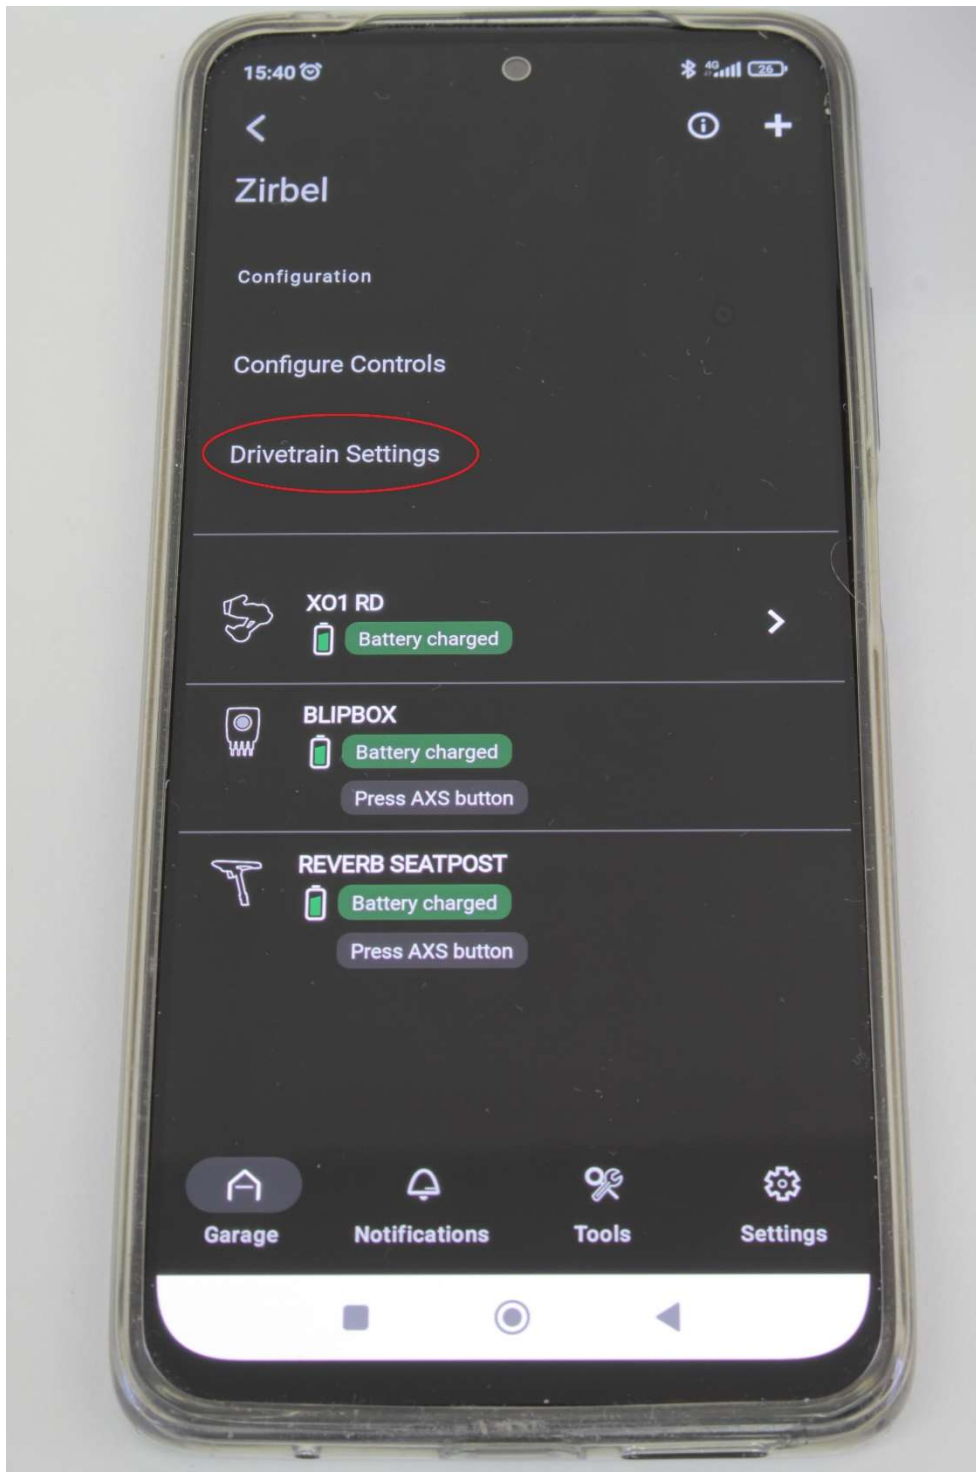

Micro Adjustment via Sram AXS App

Open Sram AXS App and select Components.

Micro Adjustment via Sram AXS App

Select Drivetrain Settings

Micro Adjustment via Sram AXS App

Select MicroAdjust

Micro Adjustment via Sram AXS App

Now you can do the micro adjustments via the arrows.