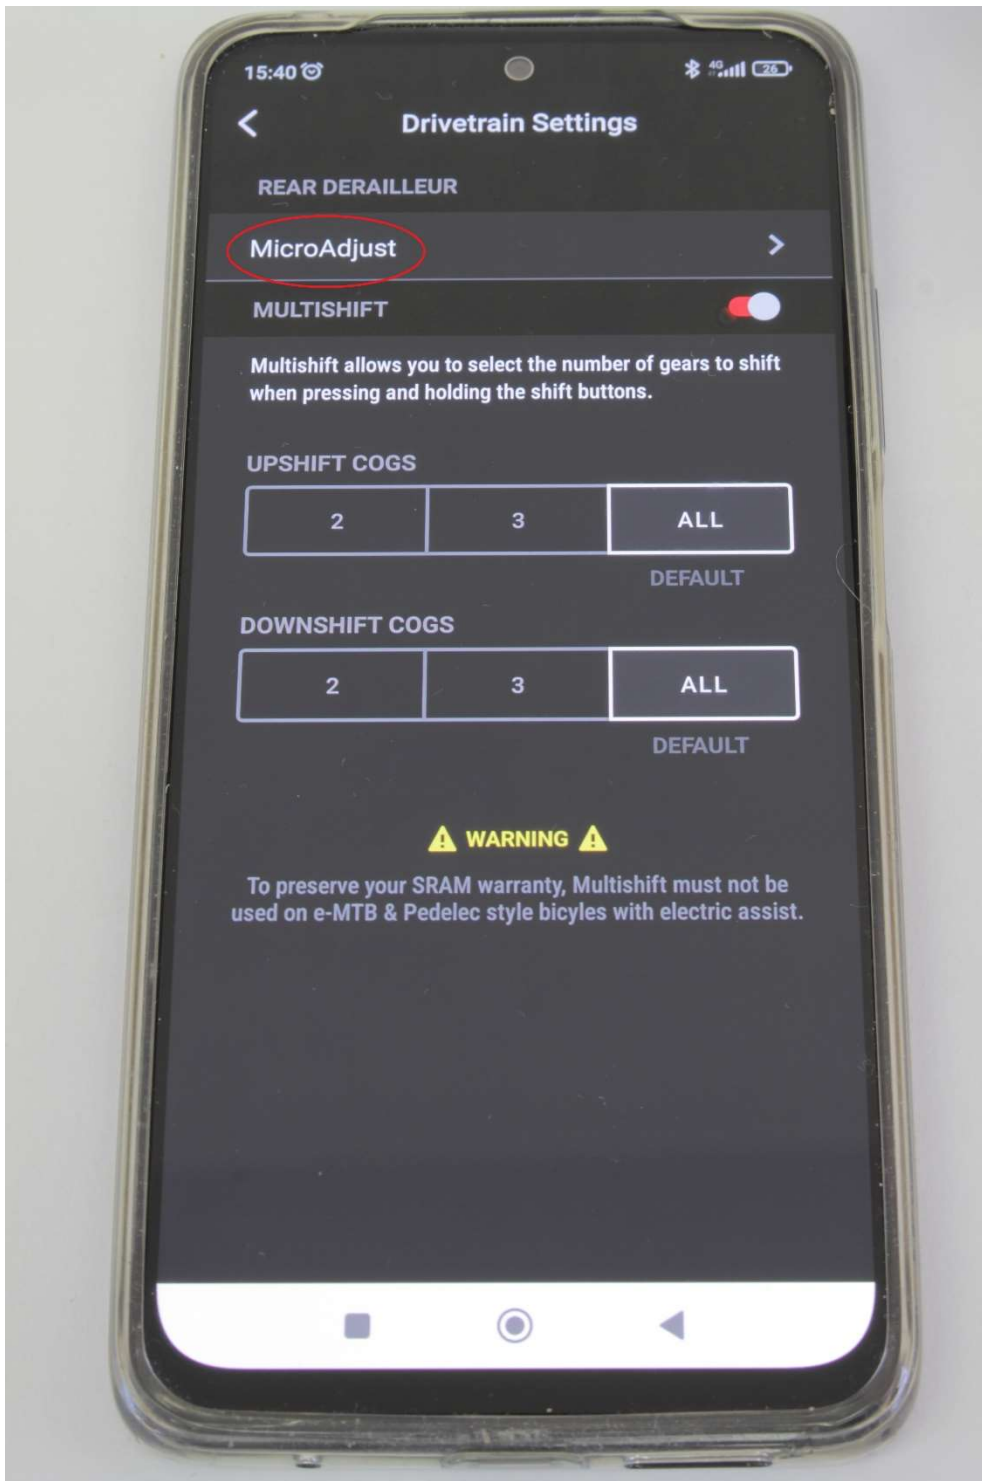

Micro Adjustment via Sram AXS App

Open Sram AXS App and select Components.

Micro Adjustment via Sram AXS App

Select Drivetrain Settings

Micro Adjustment via Sram AXS App

Select MicroAdjust

Micro Adjustment via Sram AXS App

Now you can do the micro adjustments via the arrows.